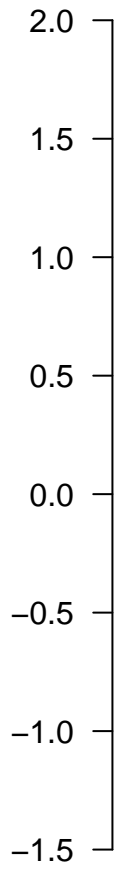

Expression of REACTOME_NUCLEOTIDE_LIKE_PURINERGIC_RECEPTORS in Spot K

Δe