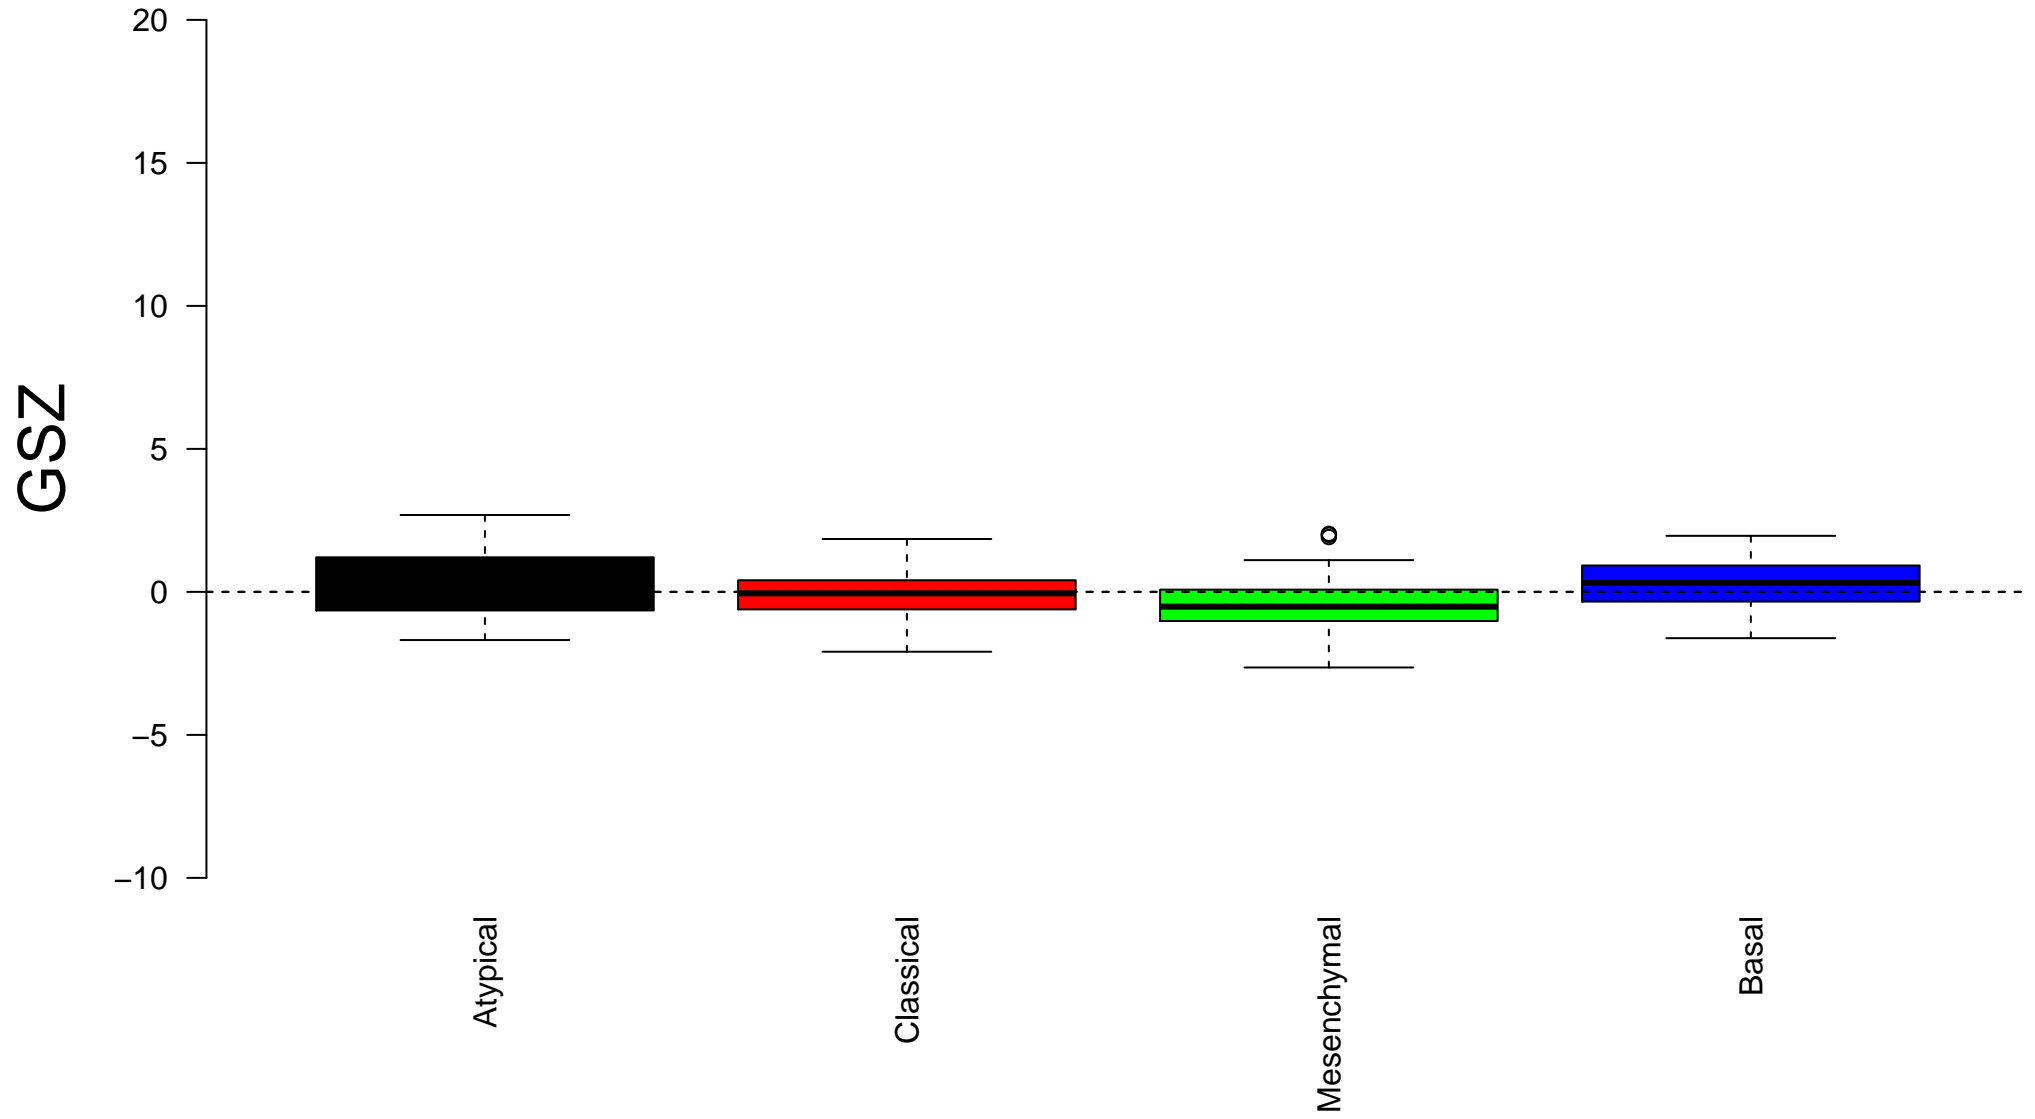

REACTOME_NUCLEOTIDE_LIKE_PURINERGIC_RECEPTORS